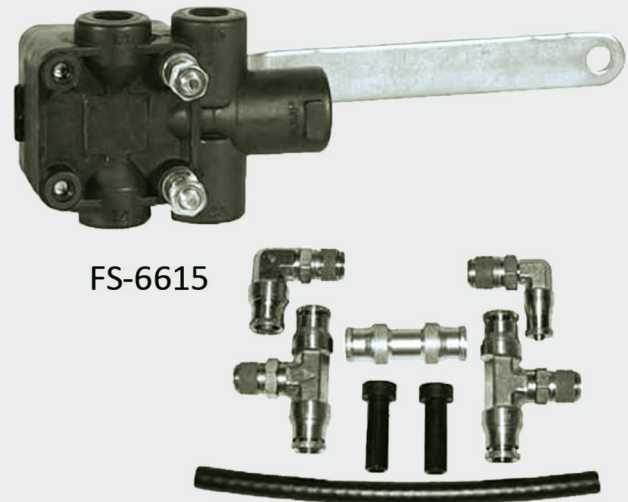

FleetSpec

FLEET SPEC	OE NUMBER(S)	NOTES
FS6586	90054007 (Neway)	Neway/Haldex Compatible
FS6591	E11870 (Euclid)	Barksdale, Hendrickson Compatible
FSH00450CE	H00450CE (Hadley) Volvo 3130560	Hadley Compatible
FSH00500C	H00500C (Hadley)	Hadley-Style Cab Height Control
FS6592	KD2205 (Barksdale) Volvo 3188710	Barksdale, Hendrickson Compatible
FS6614	KD2228 (Barksdale) Peterbilt 08-03315 Volvo 2516S691	NEW ; Barksdale, Hendrickson Compatible
FS6615	KD2503 (Barksdale) Volvo 85144423	NEW ; Haldex / Hadley 4 Bag HCV
FSKN27000N	KN27000 (Haldex)	Neway/Haldex Compatible
FS6585	VS227 (Hendrickson)	Barksdale, Hendrickson Compatible
FS6602	VS228 (Hendrickson)	Barksdale, Hendrickson Compatible