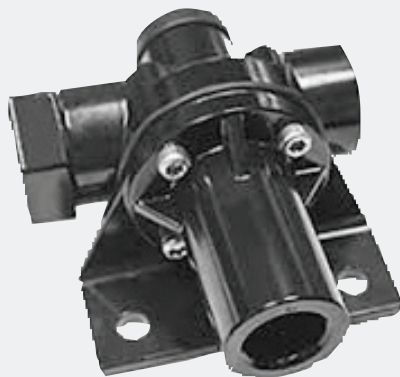

A world of safer vehicles begins right now.

FROM DECEMBER 1 - 31, 2022

LIFESEAL+ COMBINATION SPRING BRAKE ACTUATOR

FROM **145⁹⁵**

3030 w/Heavy duty housing, Std power spring, and clevis

2.5" Stroke **LCP3030**..... **145.95**
3.0" Stroke **LCP3030L**..... **199.95**

AIR DISC BRAKE LIFESEAL+ ACTUATORS

EACH **221⁹⁵**

1824 with 8yr long-haul warranty

Std 2.5" Stroke **LCP1824D**

RESERVOIR PURGE VALVE

EACH **123⁹⁵**

Automatically purges water and other contaminants when vehicle is placed into park. Can be retro-fitted to existing equipment.

KN21200

AUTOMATIC SLACK ADJUSTERS

FROM **111⁹⁵**

Haldex covers more applications than any other brand, and have the industry's longest warranty. Compatible with all major brand clevises.

4001*****

*Due to ongoing supply chain disruptions, we continue to experience inventory shortages caused by increased demand and longer delays in receiving product. The availability of featured items may vary by store. We apologize for any inconvenience and thank you for your patience and understanding.