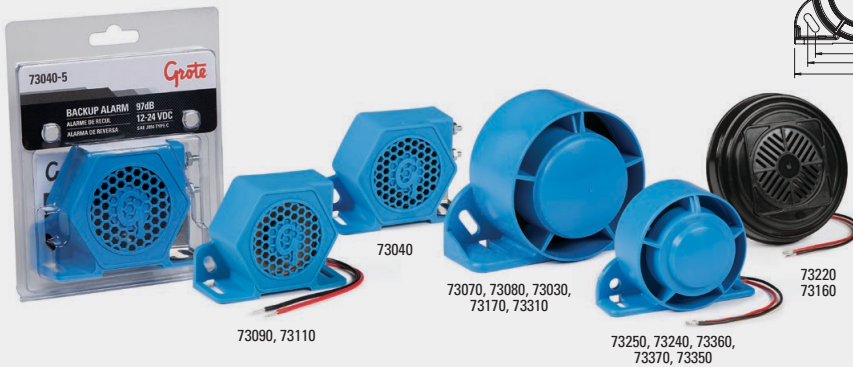

### FEATURES & BENEFITS

- Rugged construction Glass-Filled Nylon housings
- Universal mounting including grommet mounted products
- Available in a range of Decibel output levels to fit a wide variety of application needs
- Select the best output level based on environment and ambient noise levels where the alarms will be in use

**Voltage:** 12 to 24 VDC

**Amp Draw:** 0.1 AMPS – 0.5 AMPS @ 12 VDC

73090, 73110

73040

73070, 73080, 73030,  
73170, 73310

73250, 73240, 73360,  
73370, 73350

PART	DESCRIPTION	DECIBELS	VOLTAGE	APPROVALS
73040	Backup Alarm, Medium Duty	97dB	12/24V	SAEJ994 Type C
73090	Backup Alarm, Medium Duty	107dB	12/24V	SAEJ994 Type B
73110	Backup Alarm, Self Adjusting	82dB to 102dB	12/24V	SAEJ994 Type F
73250	Backup Alarm, Reverse Mounted Speaker	107dB	12/24V	SAEJ994 Type B
73070	Backup Alarm, Reverse Mounted Speaker	112dB	12/24V	SAEJ994 Type A
73240	Backup Alarm, Reverse Mounted Speaker, Self Adjusting	87dB to 107dB	12/24V	SAEJ994 Type F
73080	Backup Alarm, Reverse Mounted Speaker, Self Adjusting	87dB to 112dB	12/24V	SAEJ994 Type F
73030	Backup Alarm, Reverse Mounted Speaker, Selectable	107dB or 112dB	12/24V	SAEJ994 Type F
73220	Backup Alarm, 4" Grommet Mount	97dB	12/24V	SAEJ994 Type C
73160	Backup Alarm, 4" Grommet Mount	107dB	12/24V	SAEJ994 Type B
73310	Backup Alarm, Multi Frequency	97dB	12/24V	SAEJ994 Type C
73170	Backup Alarm, Multi Frequency	107 dB	12/24V	SAEJ994 Type B
73360	Backup Alarm, Dual-Tone	97dB	12-36V	SAEJ944 Type C
73370	Backup Alarm, Dual-Tone	102Db	12-36V	SAEJ944 Type F
73350	Backup Alarm, Dual-Function	97Db	12-36V	SAEJ944 Type C