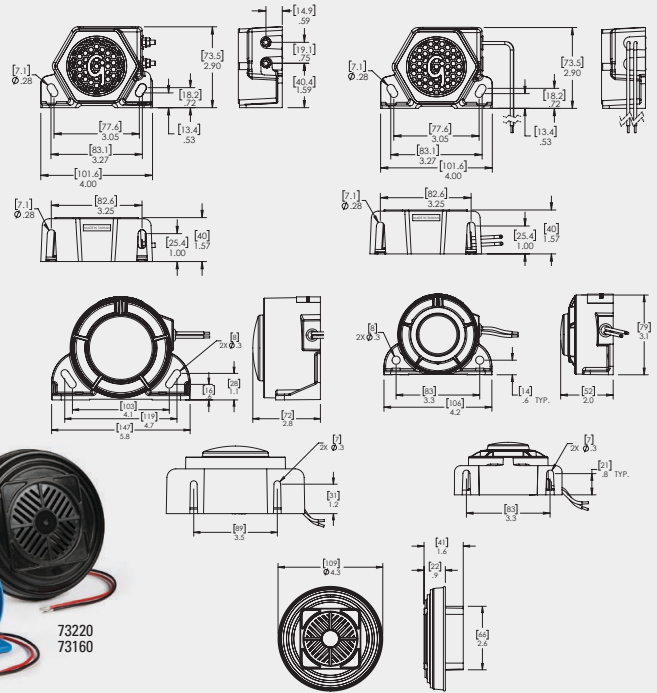

**Voltage:** 12 to 24 VDC

**Amp Draw:** 0.1 AMPS – 0.5 AMPS @ 12 VDC

73090, 73110

73040

73070, 73080, 73030,  
73170, 73310

73250, 73240, 73360,  
73370, 73350

PART	DESCRIPTION	DECIBELS	VOLTAGE	APPROVALS
73040	Backup Alarm, Medium Duty	97dB	12/24V	SAEJ994 Type C
73090	Backup Alarm, Medium Duty	107dB	12/24V	SAEJ994 Type B
73110	Backup Alarm, Self Adjusting	82dB to 102dB	12/24V	SAEJ994 Type F
73250	Backup Alarm, Reverse Mounted Speaker	107dB	12/24V	SAEJ994 Type B
73070	Backup Alarm, Reverse Mounted Speaker	112dB	12/24V	SAEJ994 Type A
73240	Backup Alarm, Reverse Mounted Speaker, Self Adjusting	87dB to 107dB	12/24V	SAEJ994 Type F
73080	Backup Alarm, Reverse Mounted Speaker, Self Adjusting	87dB to 112dB	12/24V	SAEJ994 Type F
73030	Backup Alarm, Reverse Mounted Speaker, Selectable	107dB or 112dB	12/24V	SAEJ994 Type F
73220	Backup Alarm, 4" Grommet Mount	97dB	12/24V	SAEJ994 Type C
73160	Backup Alarm, 4" Grommet Mount	107dB	12/24V	SAEJ994 Type B
73310	Backup Alarm, Multi Frequency	97dB	12/24V	SAEJ994 Type C
73170	Backup Alarm, Multi Frequency	107 dB	12/24V	SAEJ994 Type B
73360	Backup Alarm, Dual-Tone	97dB	12-36V	SAEJ944 Type C
73370	Backup Alarm, Dual-Tone	102Db	12-36V	SAEJ944 Type F
73350	Backup Alarm, Dual-Function	97Db	12-36V	SAEJ944 Type C